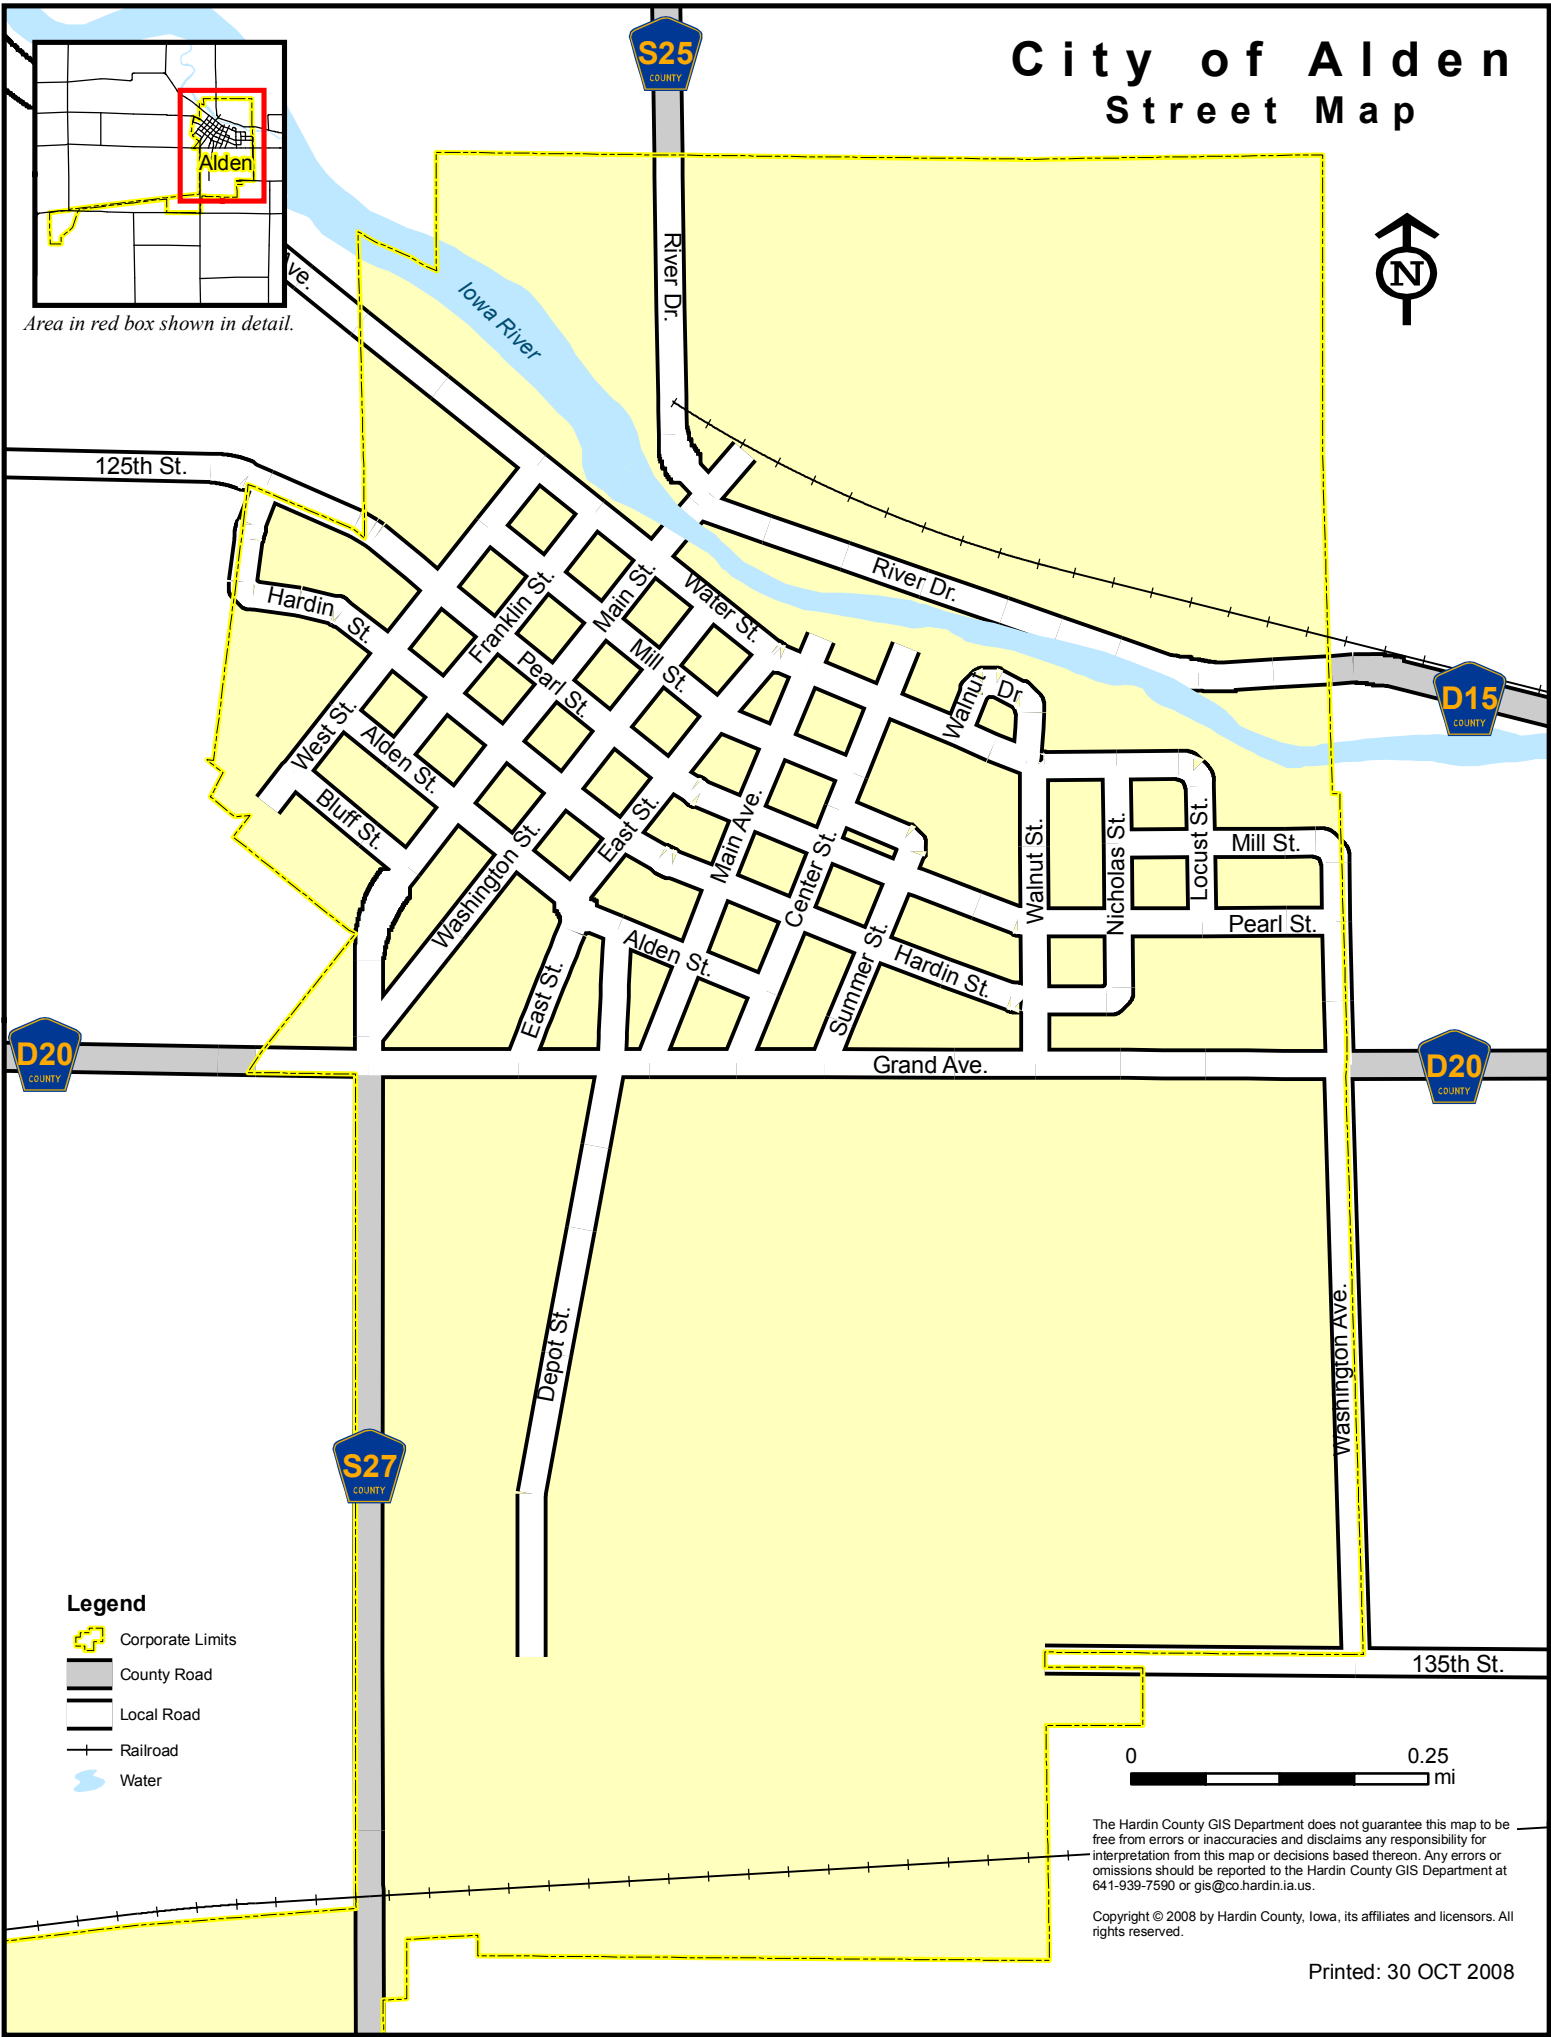

Legend

- Corporate Limits
- County Road
- Local Road
- Railroad
- Water

Copyright © 2008 by Hardin County, Iowa, its affiliates and licensors. All rights reserved.