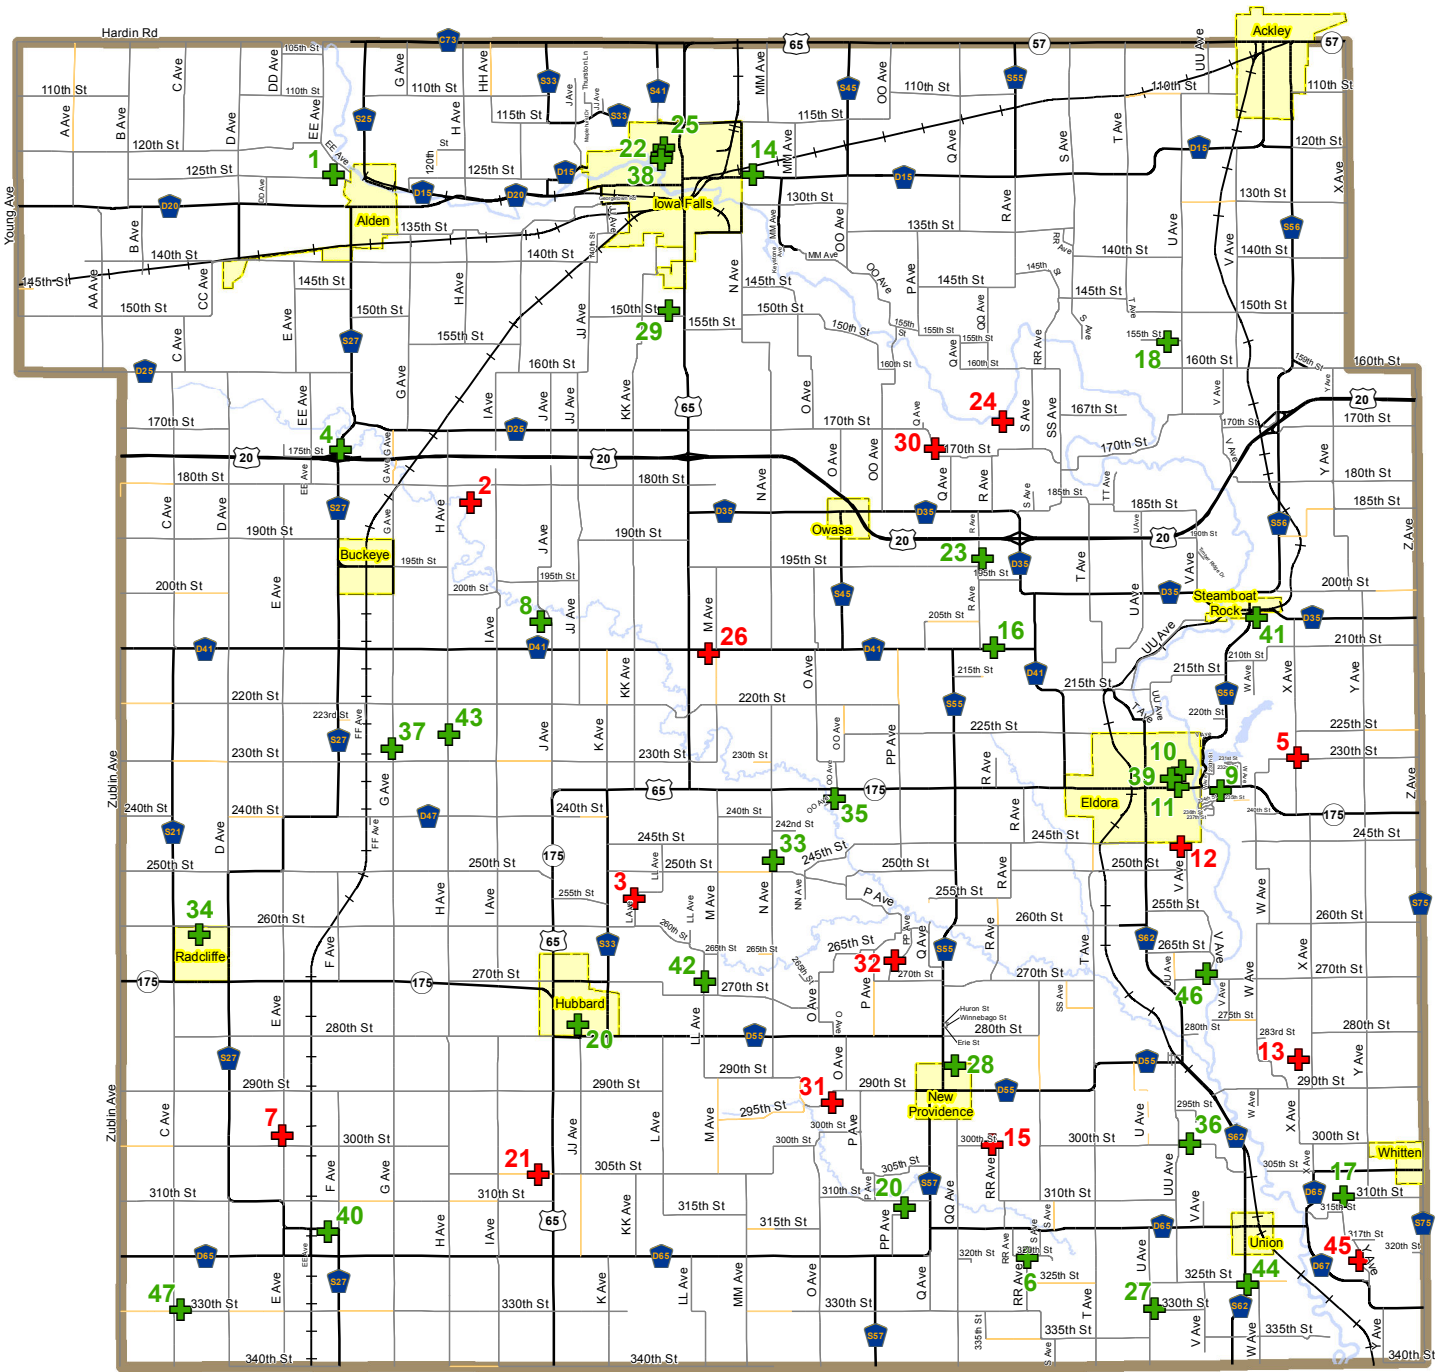

HARDIN COUNTY CEMETERIES

LEGEND

- + Cemetery
- + Pioneer Cemetery *
- 1 Alden
- 2 Bahr
- 3 Boylan
- 4 Buckeye
- 5 Buckner
- 6 Chester
- 7 Concord Township
- 8 Cottage
- 9 East Lawn Mem. Garden
- 10 Eldora Addition
- 11 Eldora
- 12 Ellsworth/Bailey
- 13 Francisco/Betts
- 14 Friends

- 15 Hadley/Haman's Horn
- 16 Hardin County Home
- 17 Hauser
- 18 Hazel Green
- 19 Honey Creek Friends
- 20 Hubbard
- 21 Idaho/Grant Center
- 22 Iowa Falls Union
- 23 Jackson Township/Berlin
- 24 Kidwiler
- 25 Ladies Social Gathering
- 26 Lincoln/O'Reilly
- 27 Miller/Southwest Union
- 28 New Providence
- 29 North Lawn Memorial Garden
- 30 Oakwood
- 31 Pickering/Hyland
- 32 Pleasant Chapel/Duke
- 33 Point Pleasant/Prairie Lea
- 34 Radcliffe
- 35 Roughwoods
- 36 Shepherd
- 37 Sherman Township
- 38 St. Mark's
- 39 St. Mary's/Calvary Catholic
- 40 Stavanger Norwegian Lutheran/Garden City
- 41 Steamboat Rock
- 42 Tipton Grove/Kuhlman
- 43 Tipton Norwegian Lutheran
- 44 Union
- 45 Whitney/Haggin
- 46 Xenia-Secor
- 47 Zion Lutheran

- County Boundary
- Corporate Limits
- Railroad
- Water
- Paved Road
- Gravel Road
- Earth Road
- No Public Access

The Hardin County GIS Department does not guarantee this map to be free from errors or inaccuracies and disclaims any responsibility for interpretations from this map or decisions based thereon. Any errors or omissions should be reported to the Hardin County GIS Department at gis@hardincountyia.gov.
Printed: 19-Sep-11