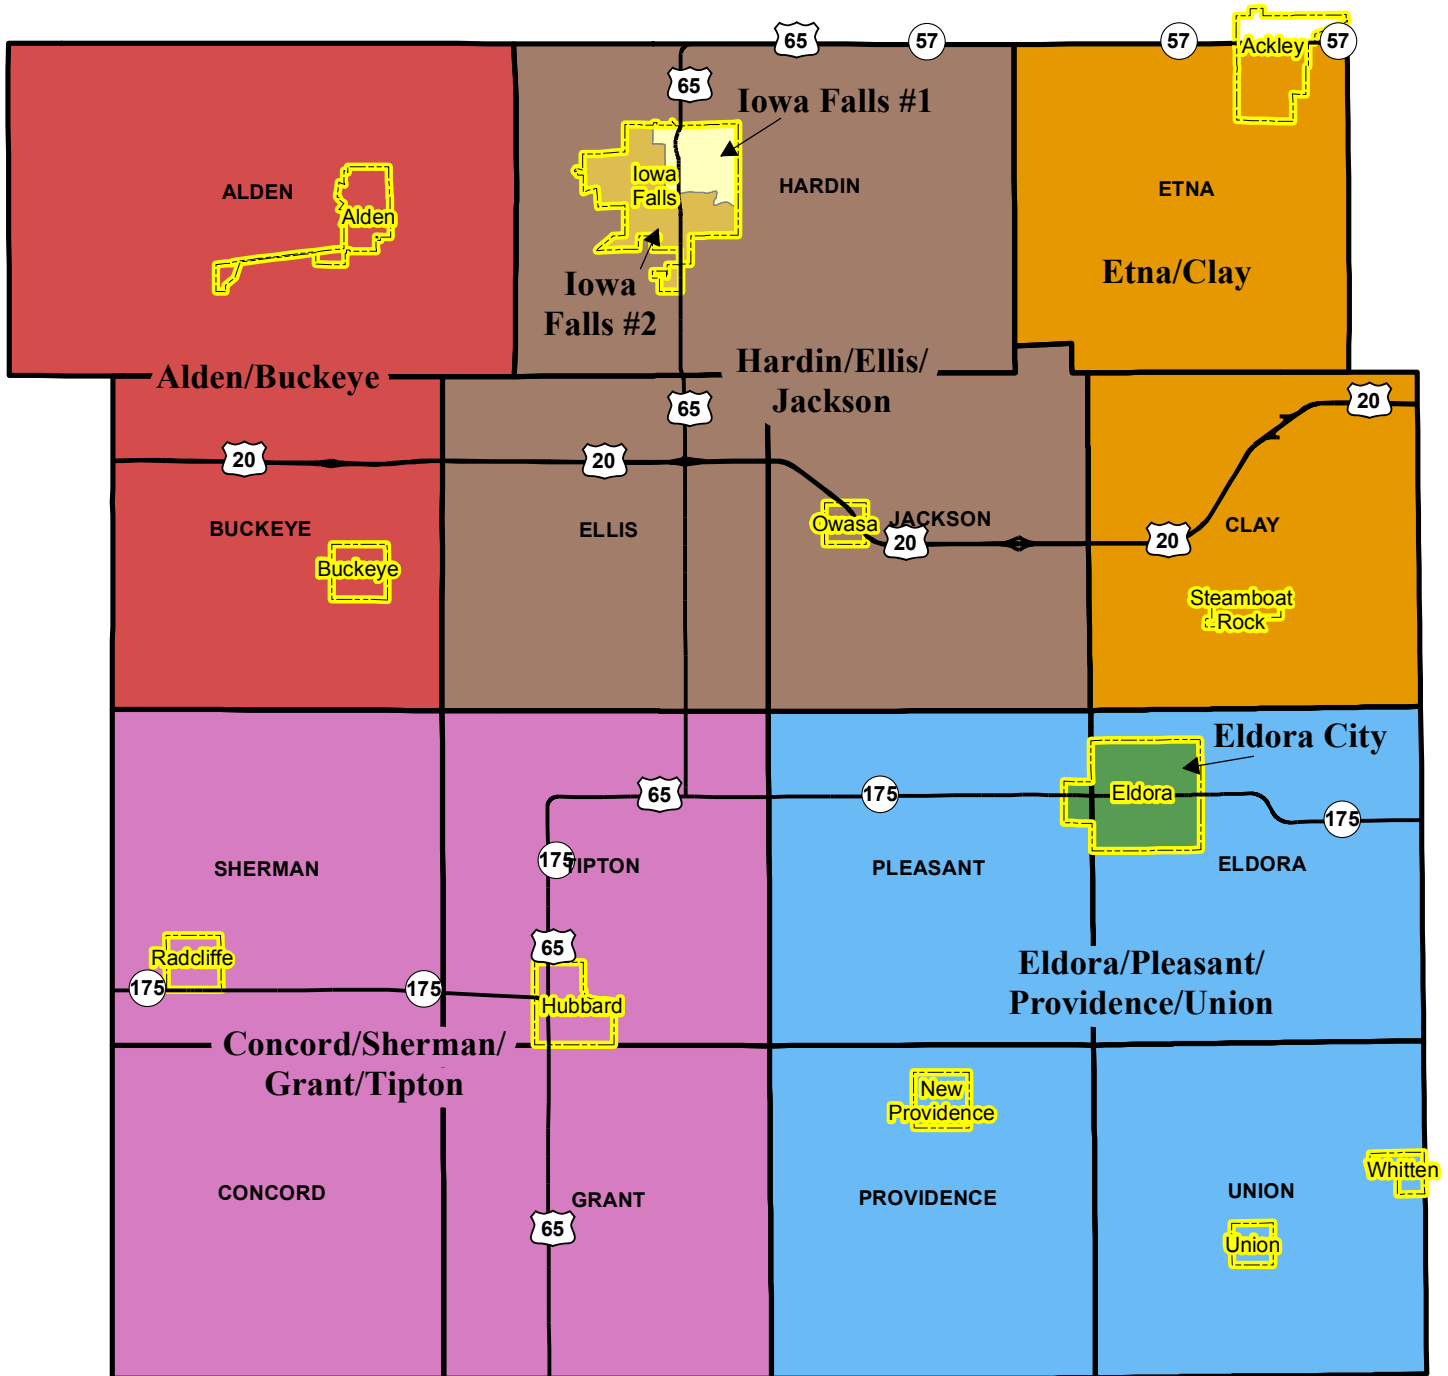

Hardin County Precinct Map

CITY ELECTIONS - Precinct Polling Locations

VOTING PRECINCT BOUNDARIES EFFECTIVE JANUARY 15, 2012

CITY Elections - Precinct Polling Locations

Ackley	St. John's United Church of Christ	716 3rd Ave.
Alden	Alden Public Library	1012 Water
Buckeye	Buckeye City Hall	308 Ellsworth Ave.
Eldora	Hardin County Courthouse	1215 Edgington Ave.
Hubbard	Hubbard Fire Station	218 N Iowa St.
Iowa Falls #1	Iowa Falls Community Theatre	510 Stevens St.
Iowa Falls #2	Barlow Memorial Library	910 Washington Ave.
New Providence	Providence Township Hall	506 W Main Dr.
Owasa	Jackson Township Hall	Co Hwy D35
Radcliffe	Radcliffe EMS Building	102 Menominee
Steamboat Rock	Steamboat Rock School (Cafe)	306 W Market
Union	Union City Hall	308 Center St.
Whitten	Whitten City Hall	807 Irwin St.