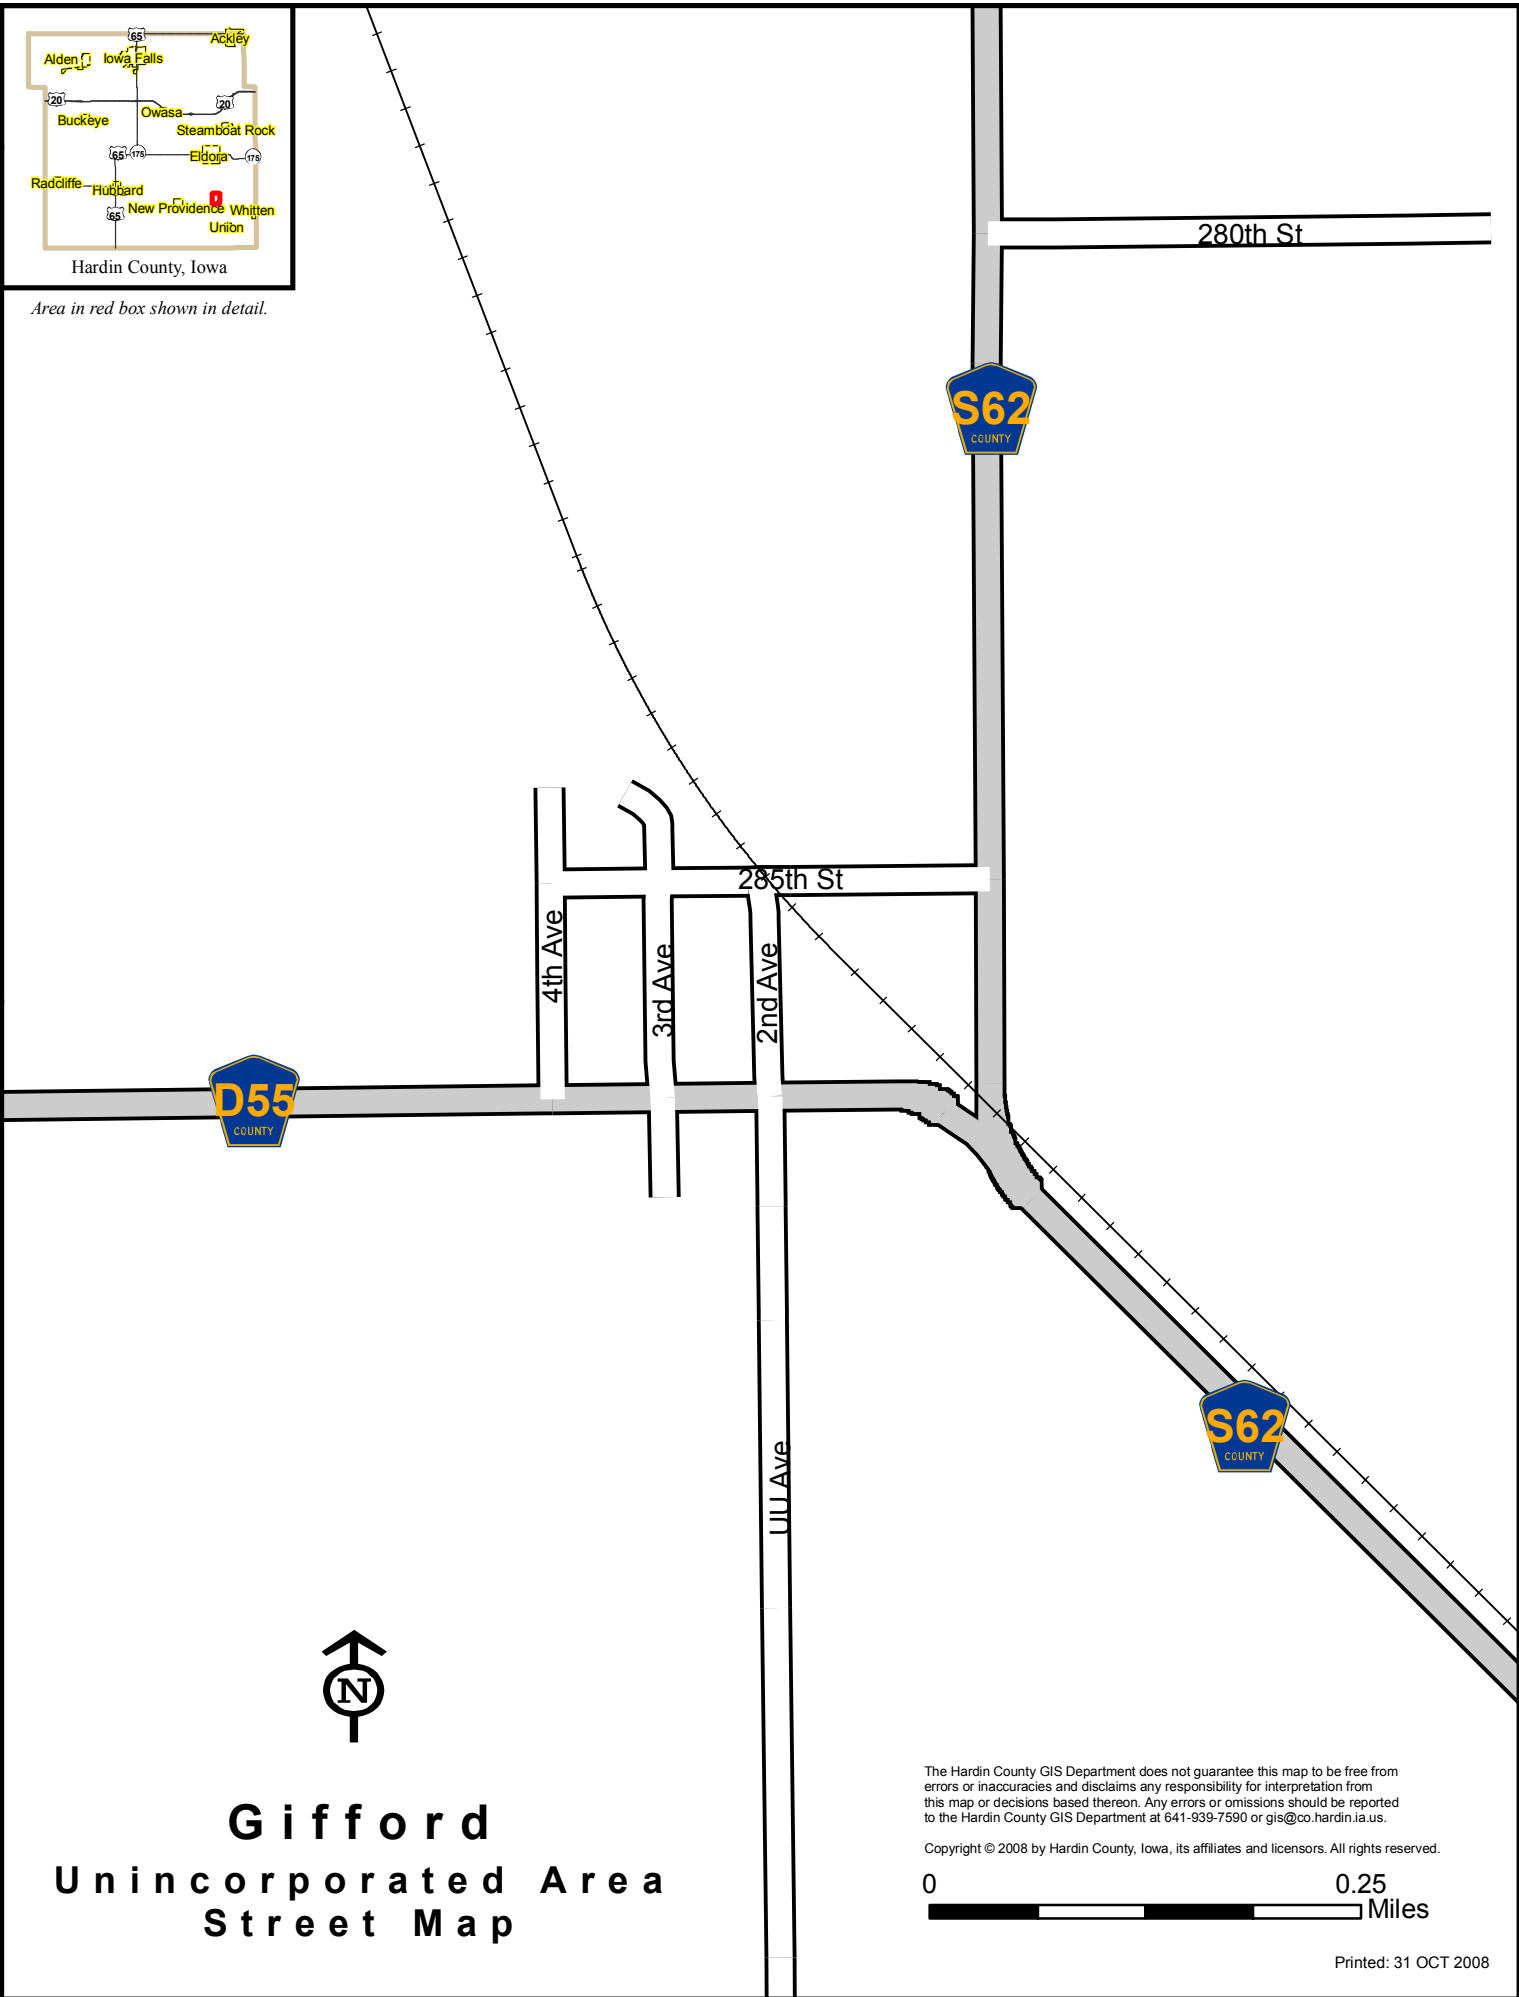

Gifford Unincorporated Area Street Map

Copyright © 2008 by Hardin County, Iowa, its affiliates and licensors. All rights reserved.