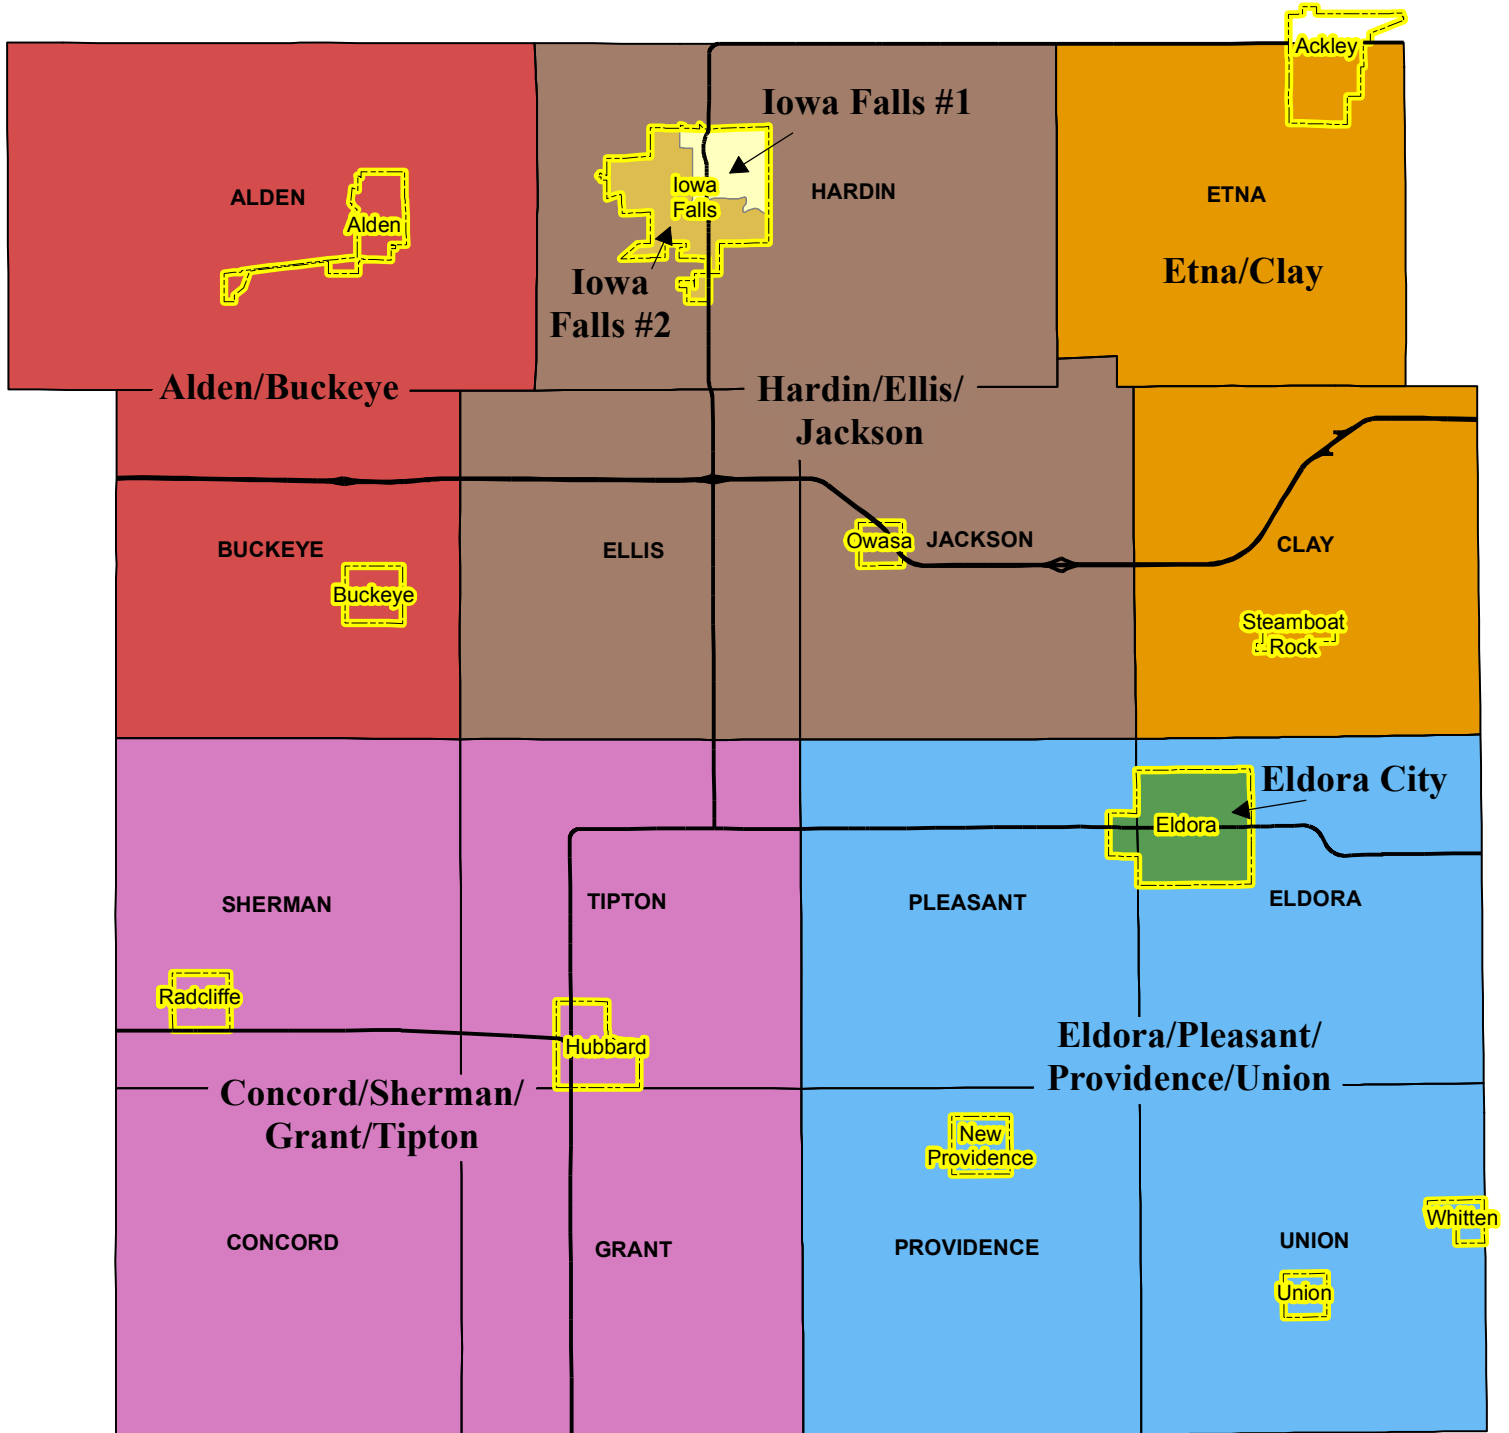

Hardin County Precinct Map

PRIMARY and GENERAL Precinct Polling Locations

VOTING PRECINCT BOUNDARIES EFFECTIVE JANUARY 15, 2012

PRIMARY and GENERAL Precinct Polling Locations

Alden/Buckeye	Alden Public Library	1012 Water	Alden
Eldora/Pleasant/Providence/Union	Eldora City Hall	1442 Washington St.	Eldora
Concord/Sherman/Grant/Tipton	Radcliffe EMS Bldg	102 Menominee	Radcliffe
Eldora City	Hardin County Courthouse	1215 Edgington Ave.	Eldora
Etna/Clay	St. John's United Church of Christ	716 - 3rd Ave.	Ackley
Hardin/Ellis/Jackson	American Legion Post	709 S Oak St.	Iowa Falls
Iowa Falls #1	Iowa Falls Community Theatre	510 Stevens St.	Iowa Falls
Iowa Falls #2	Barlow Memorial Library	910 Washington Ave.	Iowa Falls