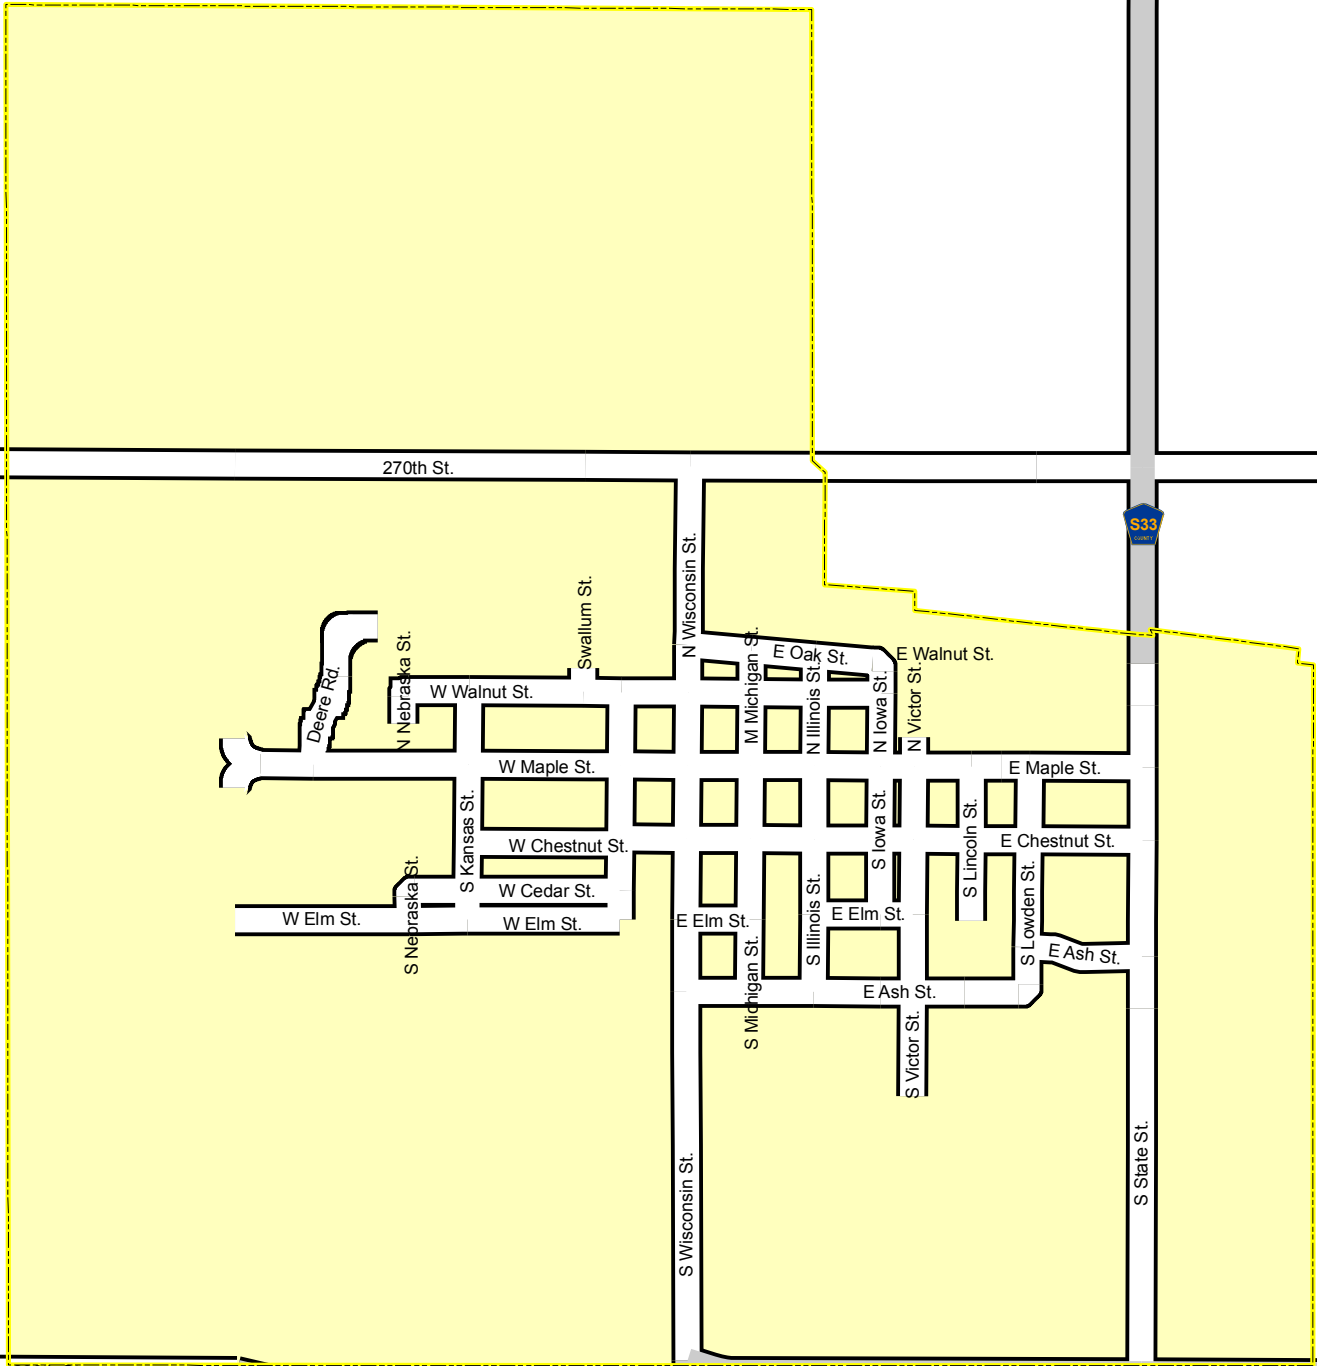

Hardin County, Iowa

Legend

- Corporate Limits
- County Road
- Local Road
- Railroad

City of Hubbard Street Map

Copyright © 2007 by Hardin County, Iowa, its affiliates and licensors. All rights reserved.

Printed: 31 OCT 2008