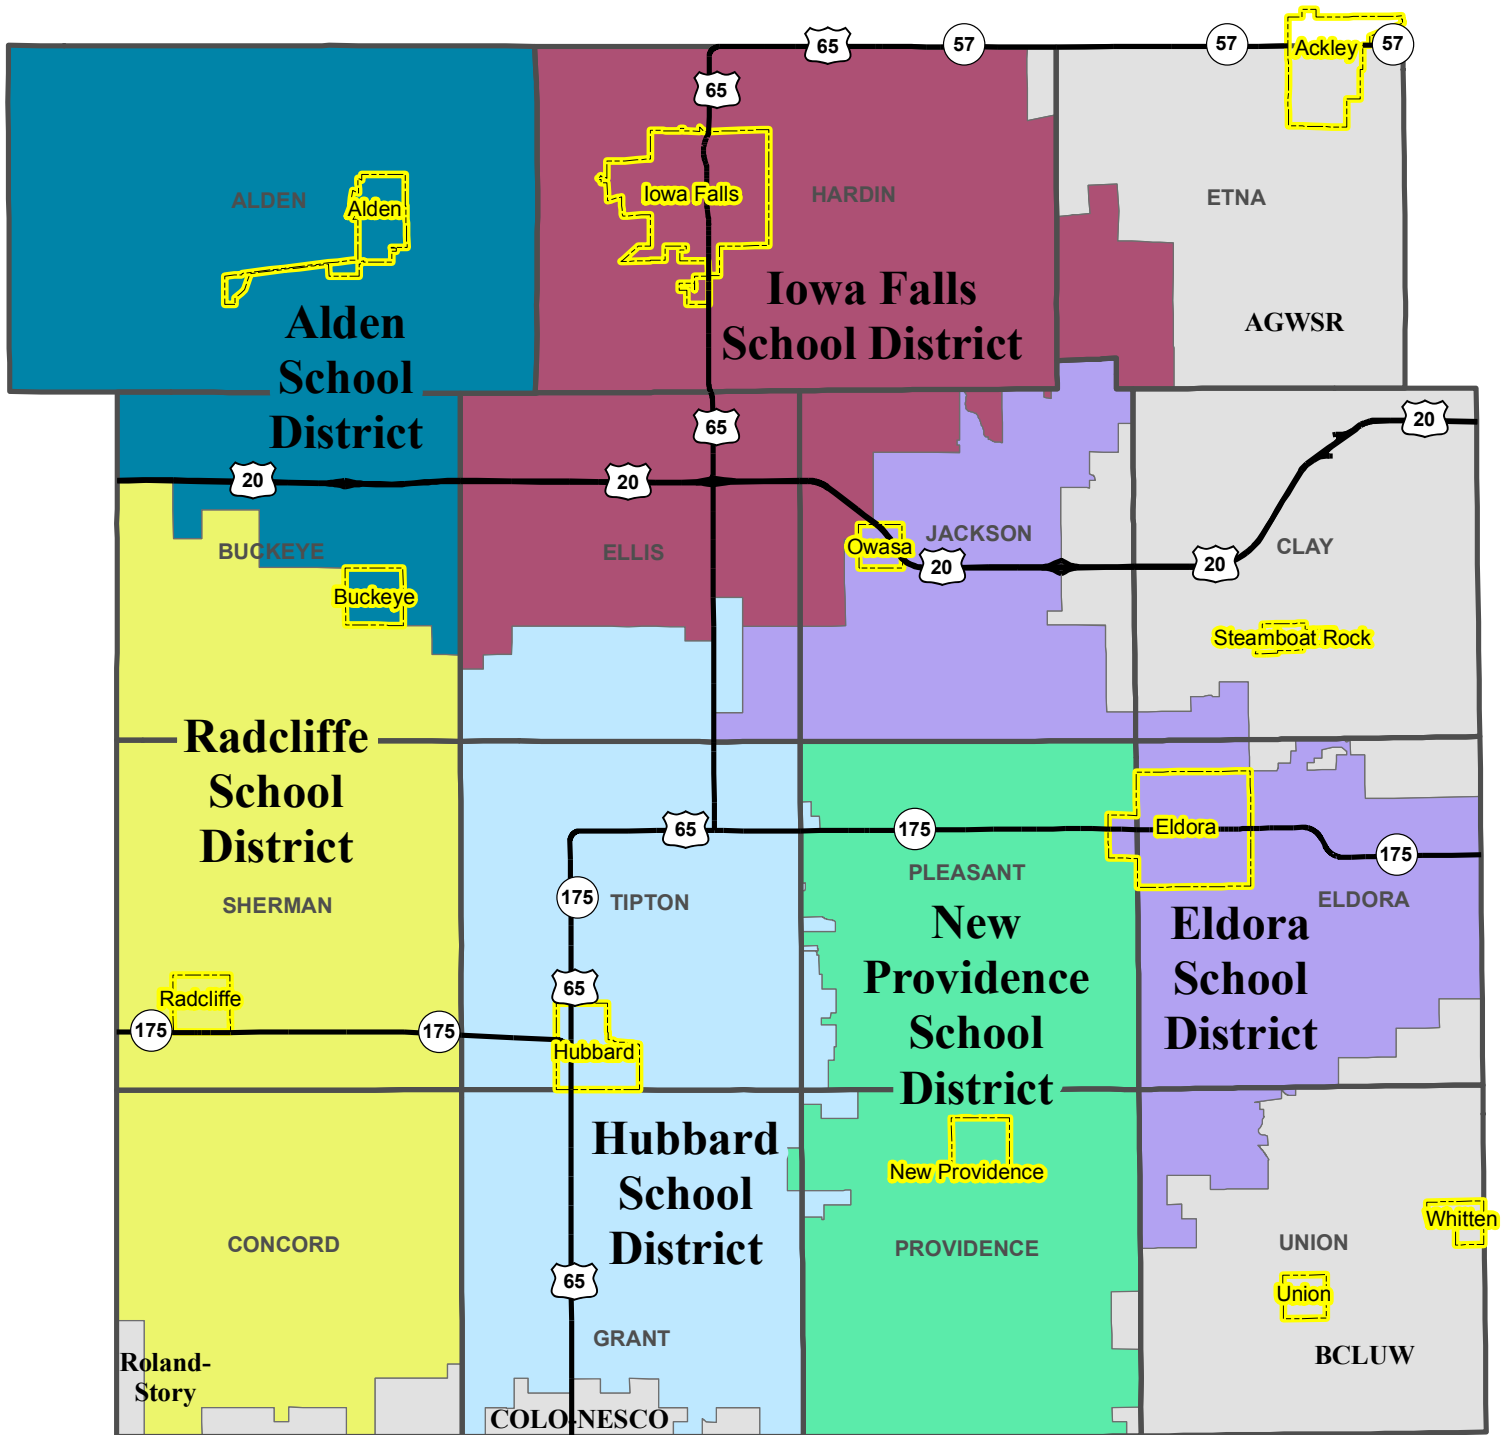

Hardin County Precinct Map

SCHOOL ELECTION Precinct Polling Locations

SCHOOL ELECTION Precinct Polling Locations

Alden Community Schools
 Eldora Community Schools
 Hubbard Community Schools
 Iowa Falls Community Schools
 New Providence Community Schools
 Radcliffe Community Schools

Alden Public Library
 Hardin County Courthouse
 American Legion Post #4
 Barlow Memorial Library
 Providence Township Hall
 Radcliffe EMS Building

1012 Water
 1215 Edgington Ave.
 219 1/2 East Maple St.
 910 Washington Ave.
 506 West Main Dr.
 102 Menominee

Alden
 Eldora
 Hubbard
 Iowa Falls
 New Providence
 Radcliffe

 These school district elections are held in adjoining counties.