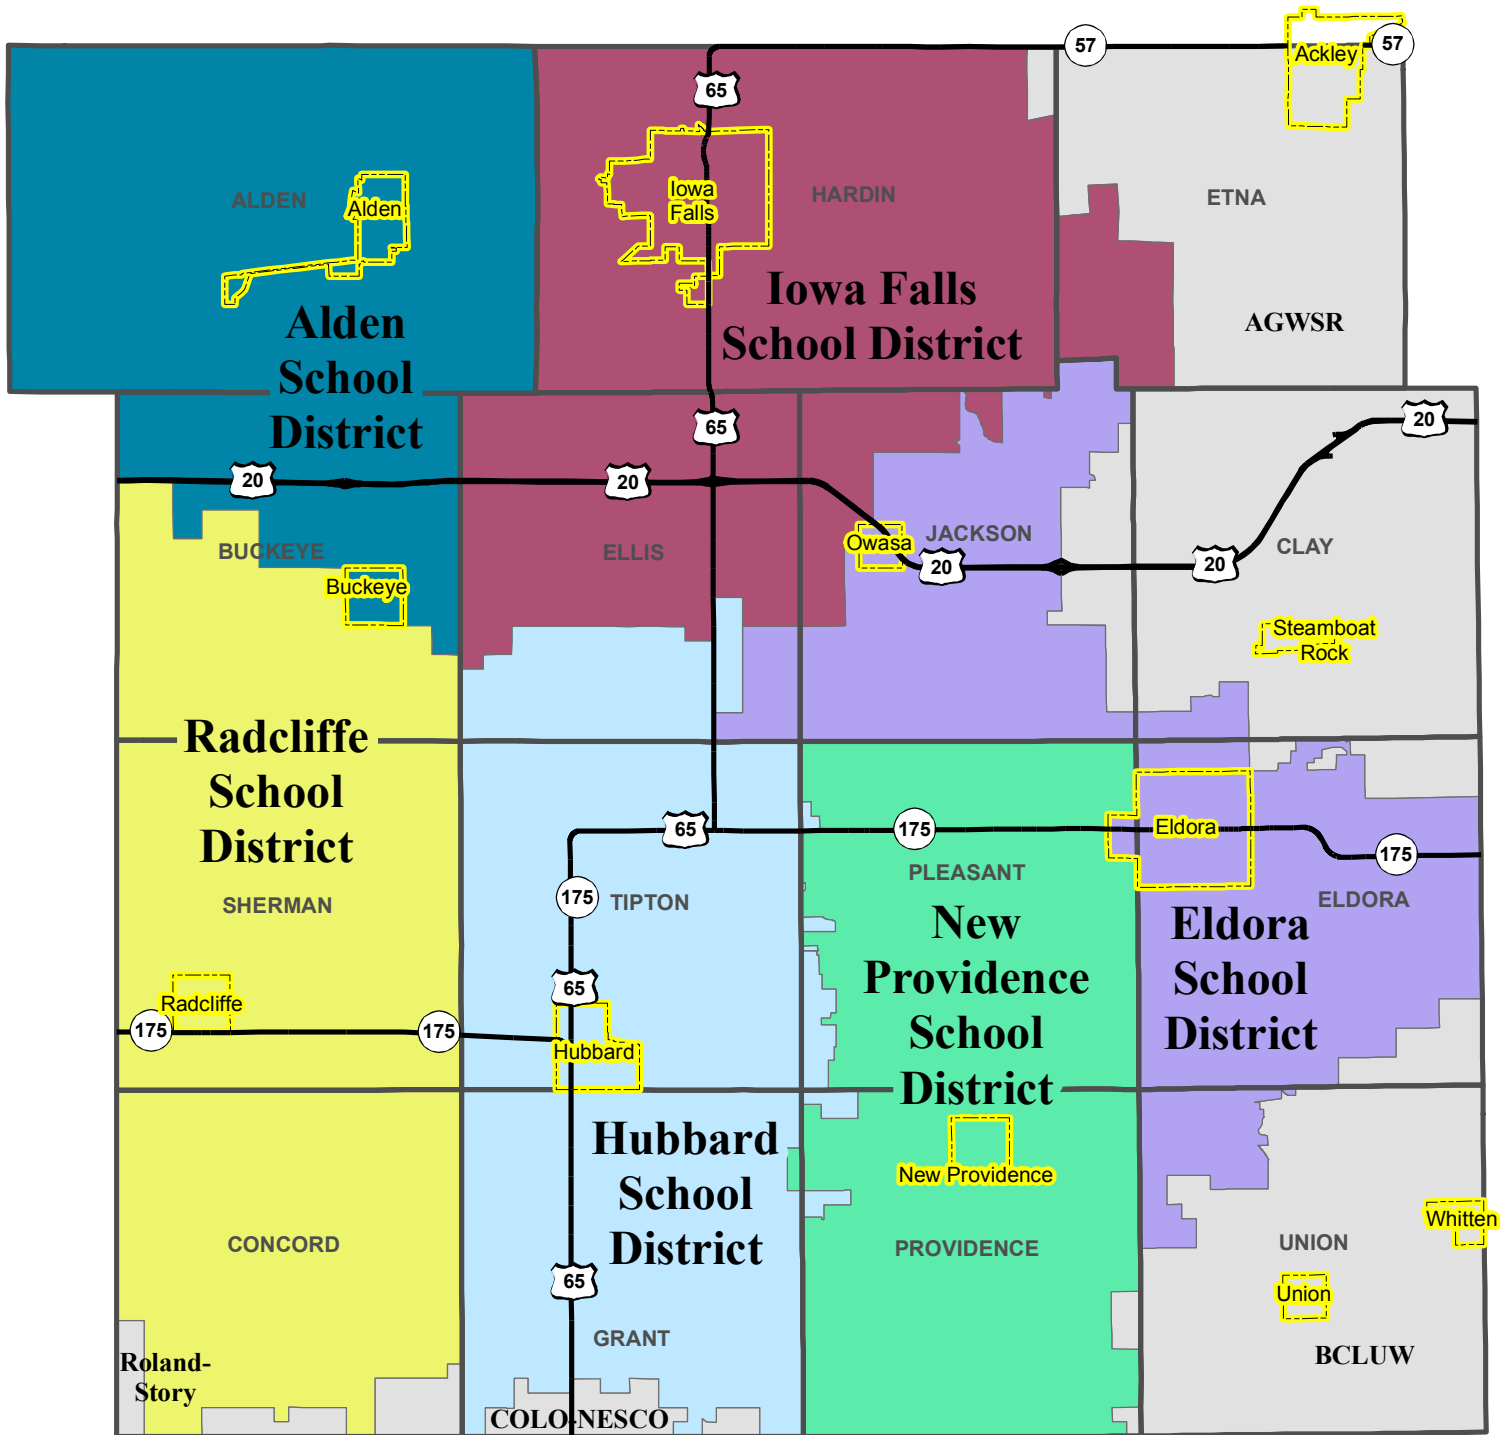

Hardin County Precinct Map

SCHOOL ELECTION Precinct Polling Locations

SCHOOL ELECTION Precinct Polling Locations

Alden Community Schools
 Eldora Community Schools
 Hubbard Community Schools
 Iowa Falls Community Schools
 New Providence Community Schools
 Radcliffe Community Schools

Alden Public Library
 Hardin County Courthouse
 American Legion Post #4
 Barlow Memorial Library
 Providence Township Hall
 Radcliffe EMS Building

1012 Water
 1215 Edgington Ave.
 219 1/2 East Maple St.
 1510 Washington Ave.
 506 West Main Dr.
 102 Menominee

Alden
 Eldora
 Hubbard
 Iowa Falls
 New Providence
 Radcliffe

 These school district elections are held in adjoining counties.