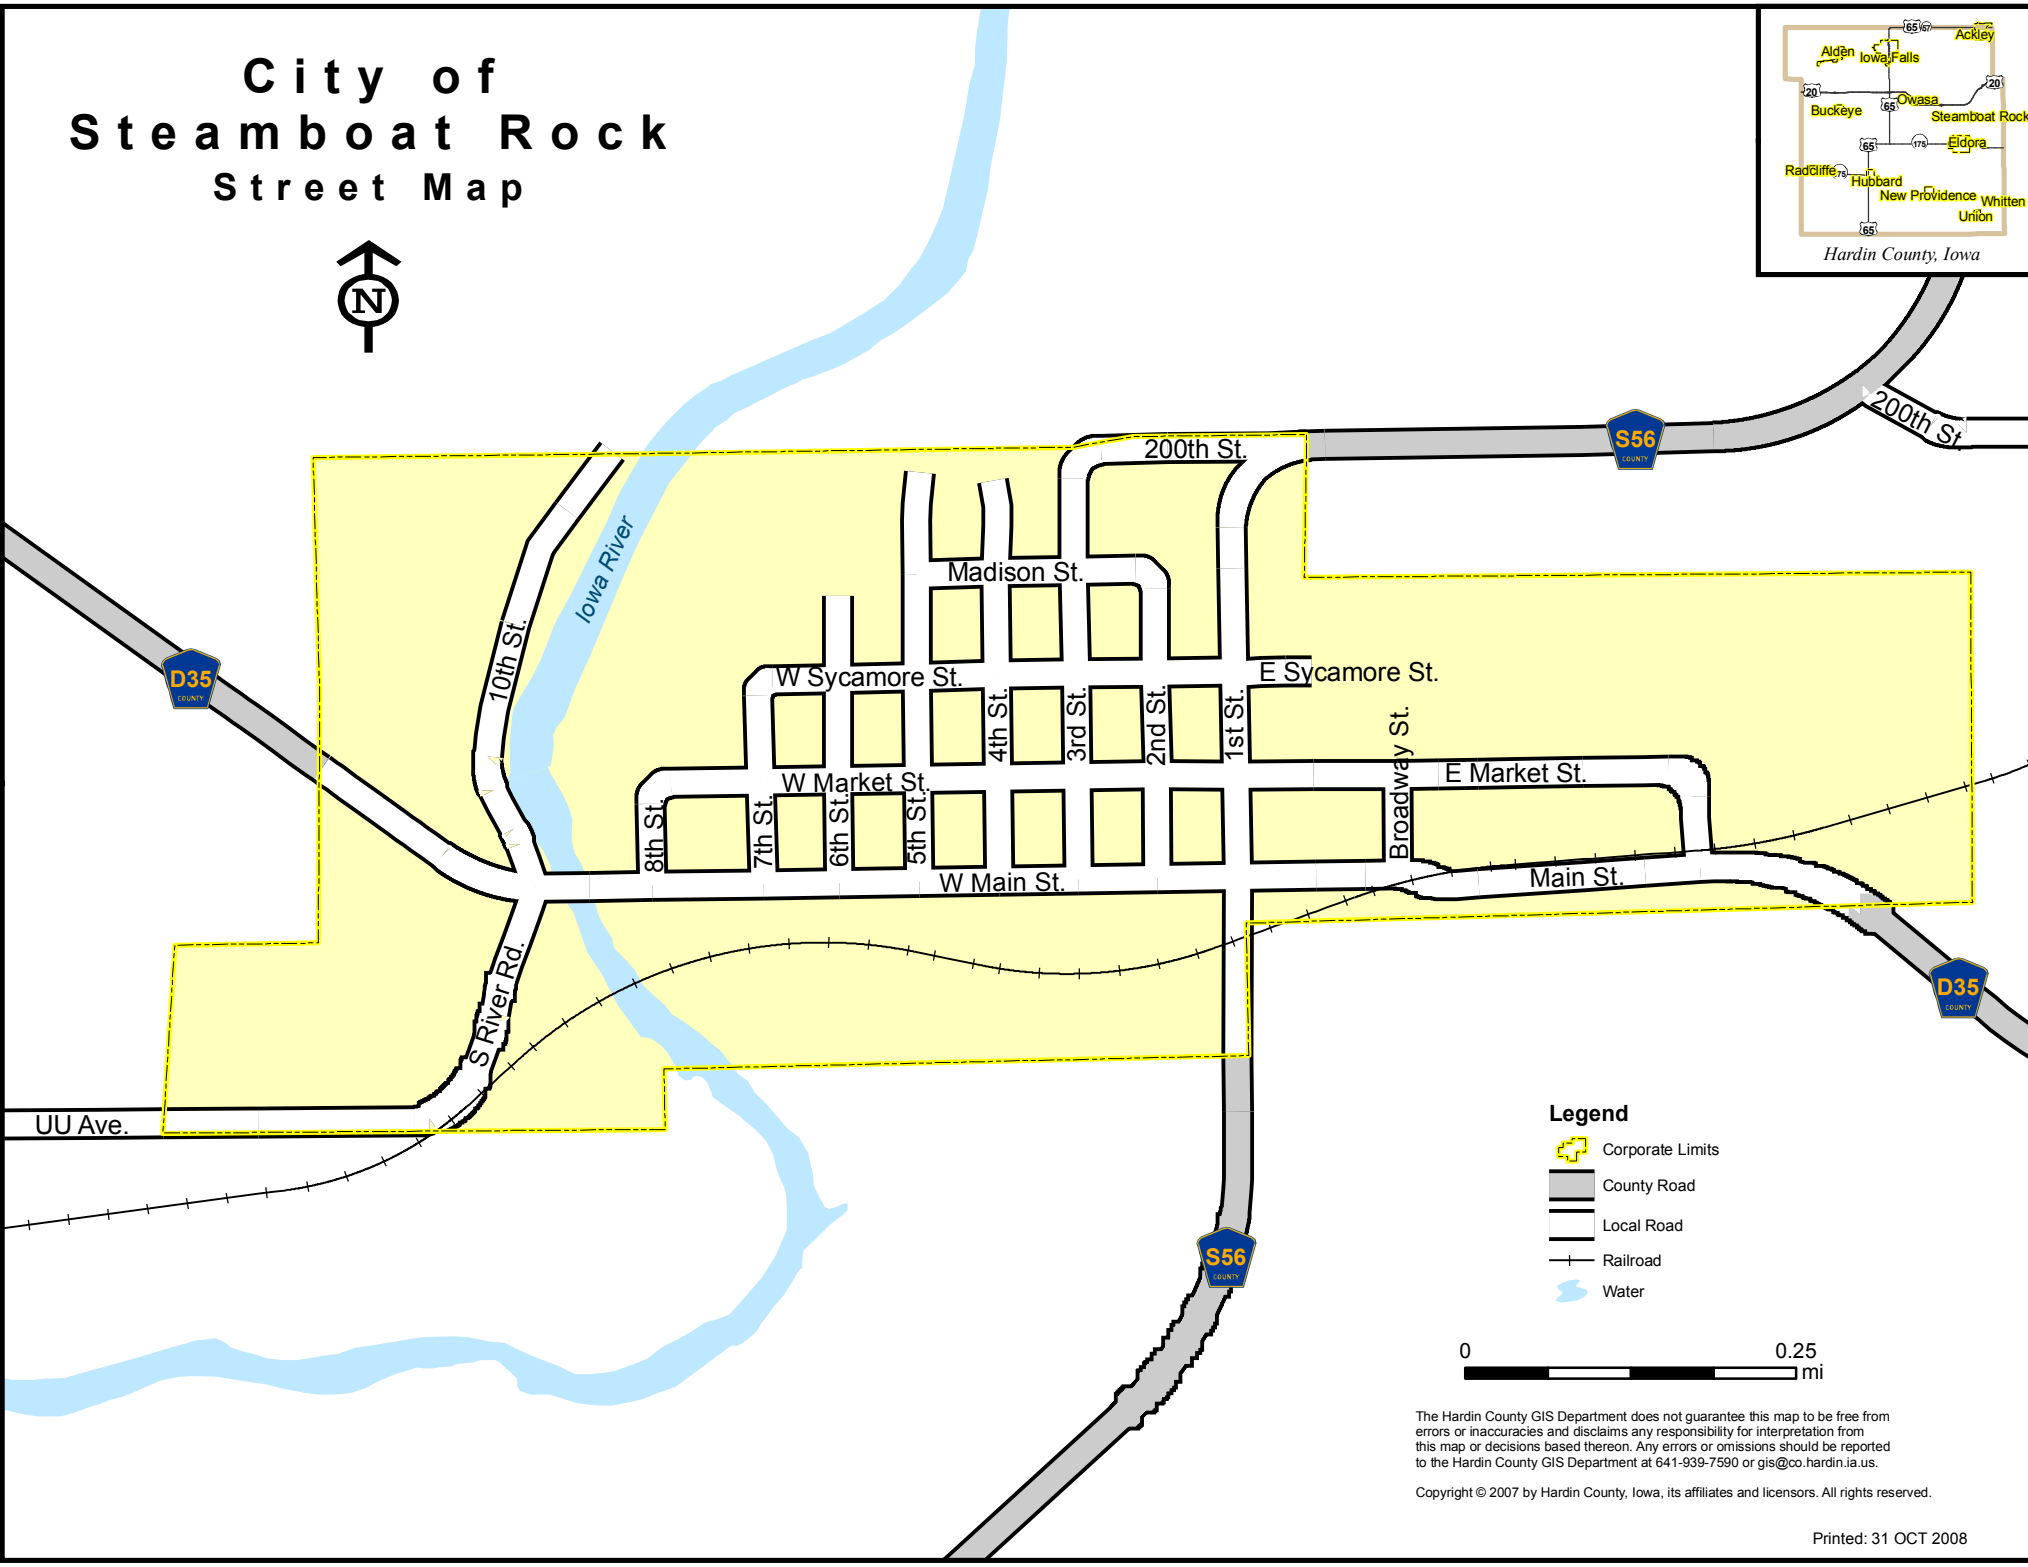

City of Steamboat Rock Street Map

Legend

- Corporate Limits
- County Road
- Local Road
- Railroad
- Water

Copyright © 2007 by Hardin County, Iowa, its affiliates and licensors. All rights reserved.