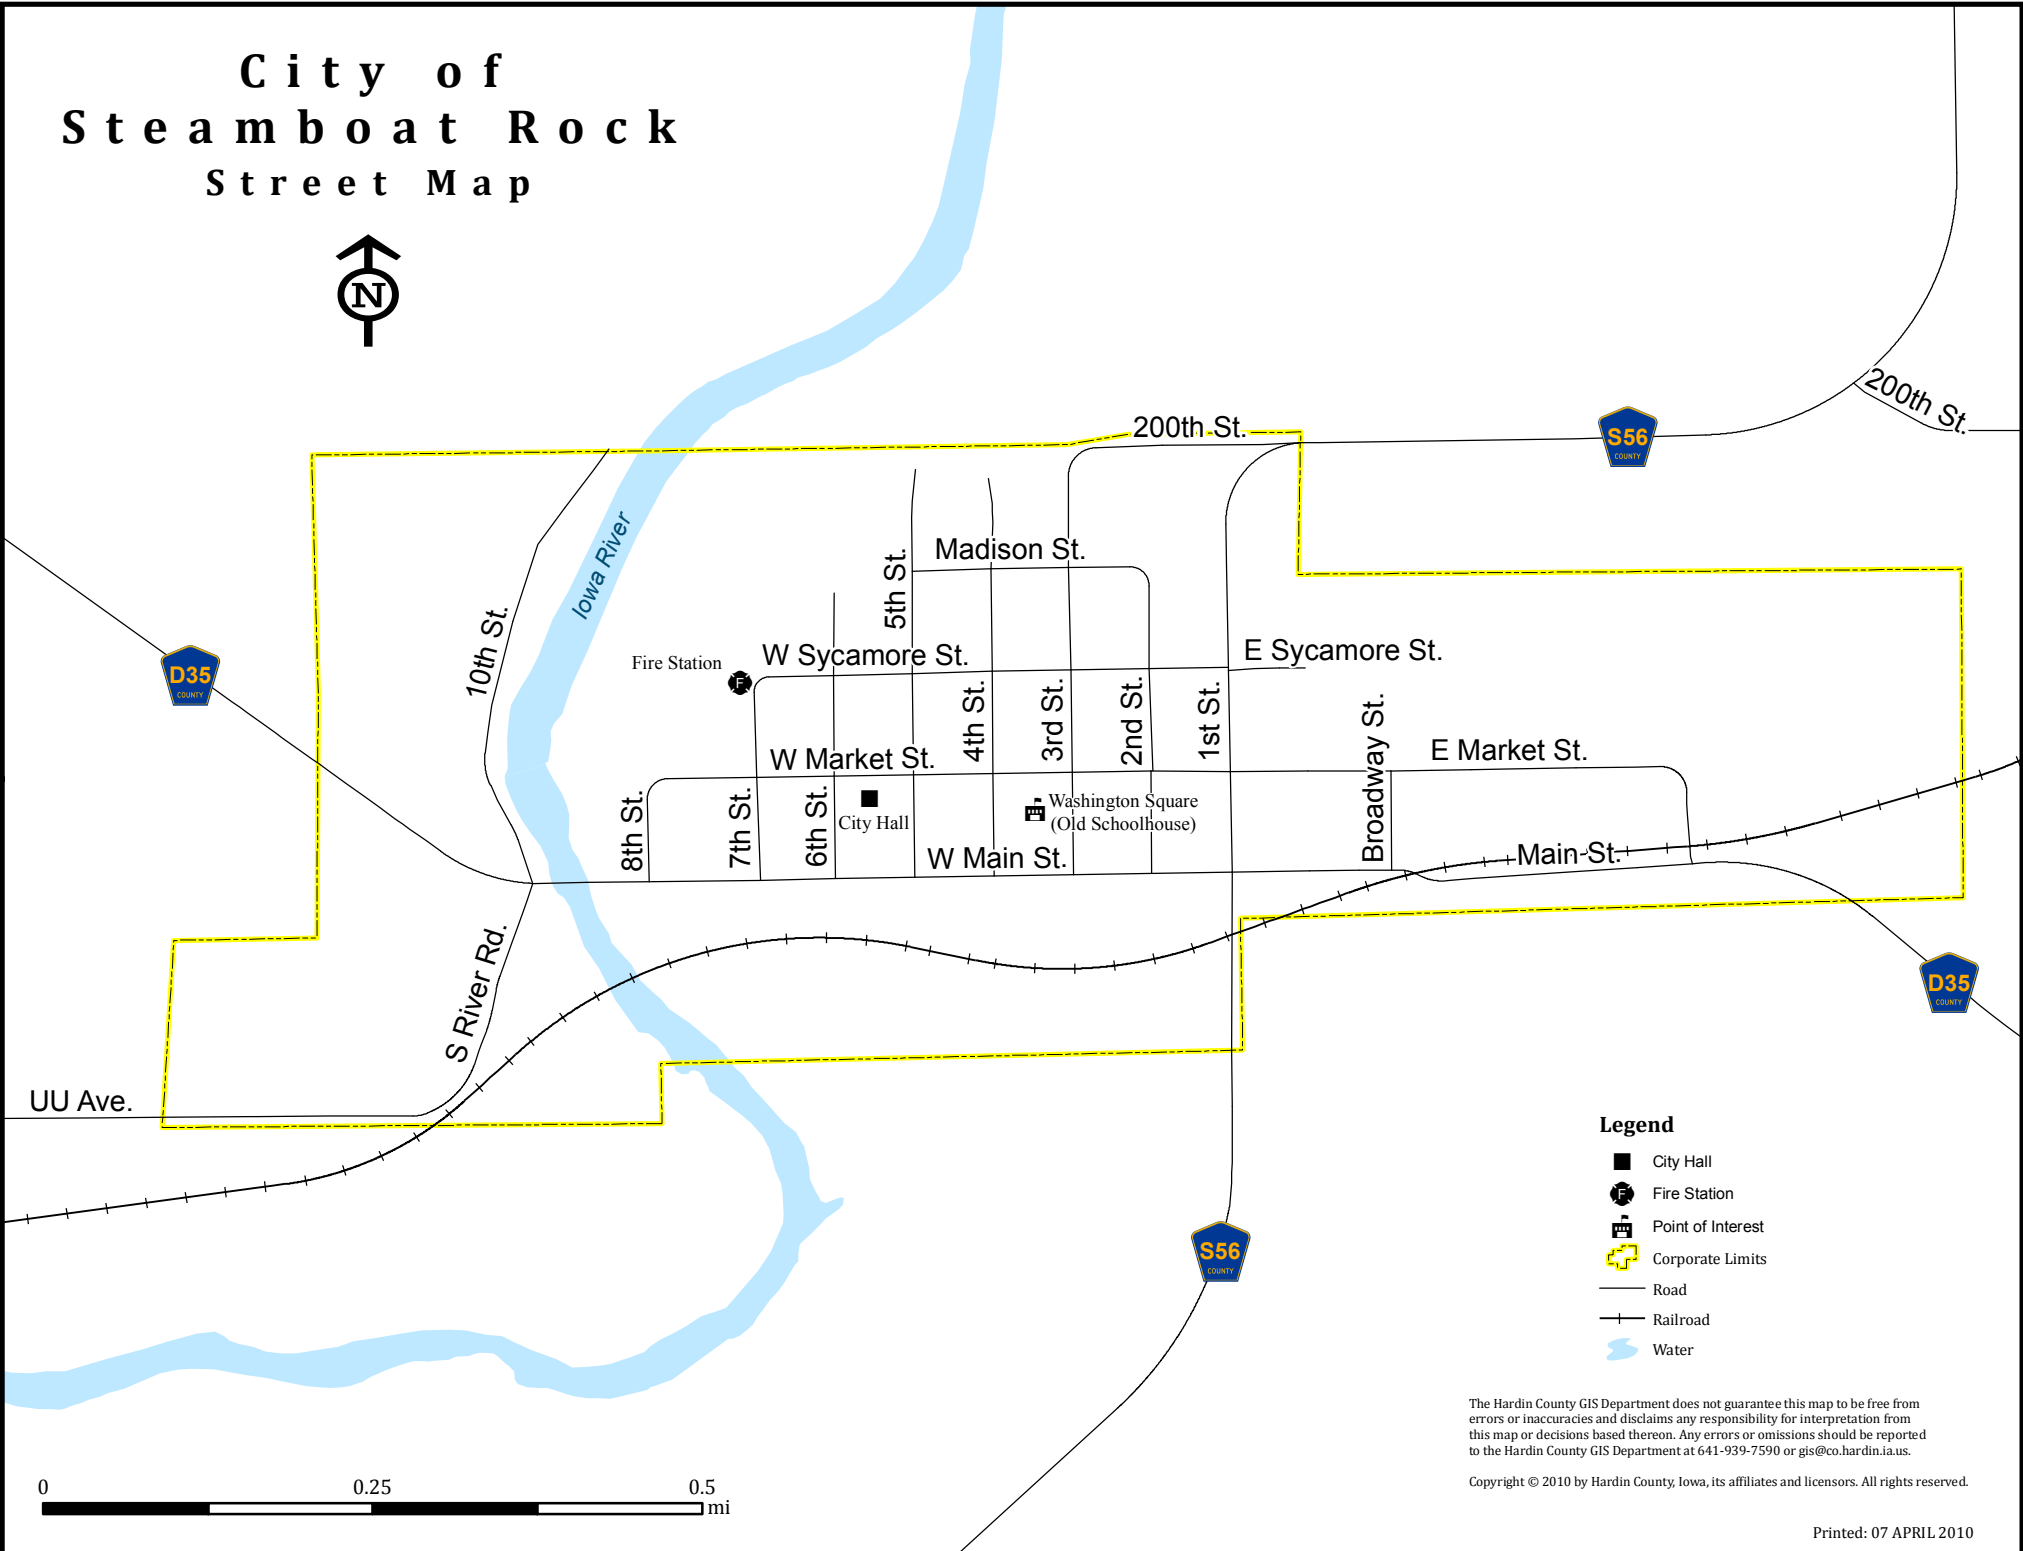

City of Steamboat Rock Street Map

Legend

- City Hall
- Fire Station
- Point of Interest
- Corporate Limits
- Road
- Railroad
- Water

Copyright © 2010 by Hardin County, Iowa, its affiliates and licensors. All rights reserved.

Printed: 07 APRIL 2010